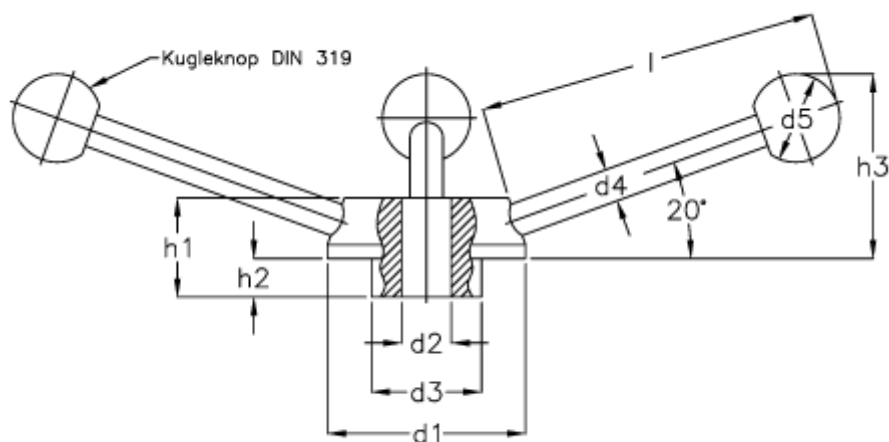

Article number: 20472286V

Description: E+G Handwheel
GN 213-100-V 24

Measures

$d1 = 100$

$d2 = B\ 24$

$d3 = 54$

$d4 = 16$

$d5 = 40$

$H1 = 52$

$H2 = 24$

$l = 170$